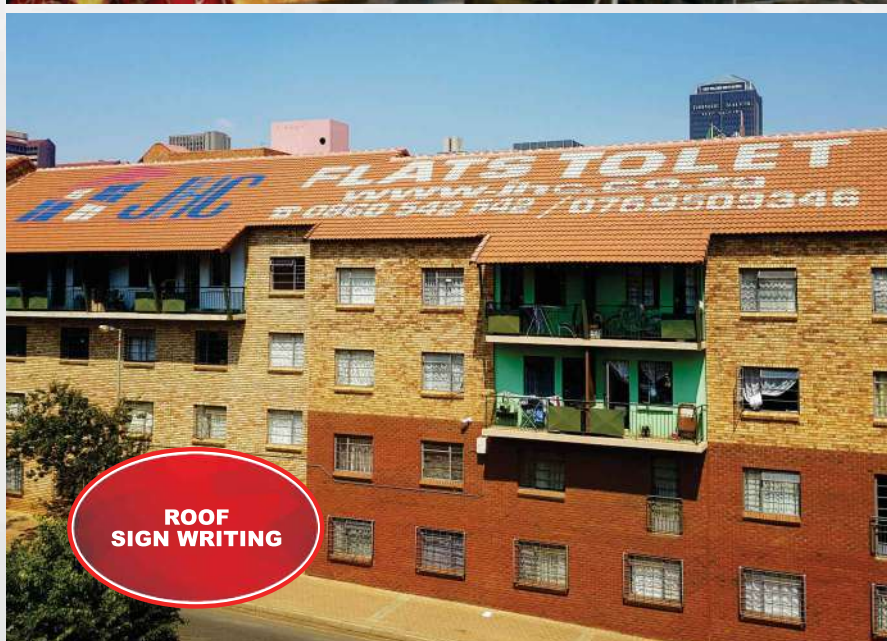

ROOF SIGN WRITING